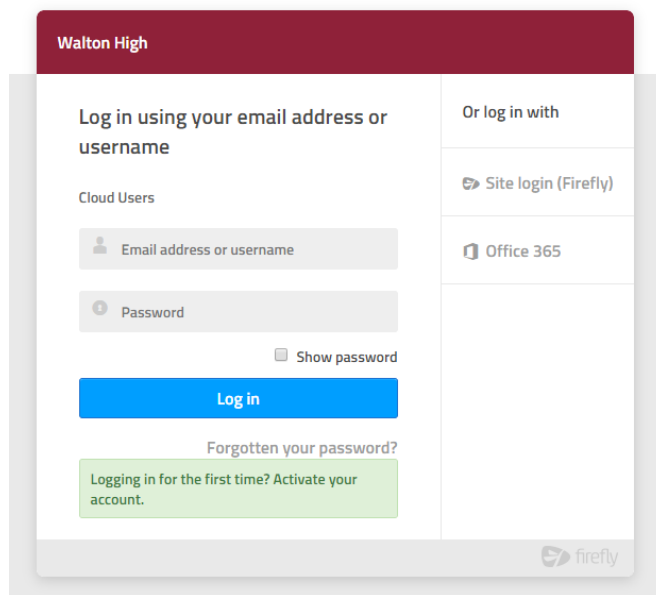

How to login and use your Firefly account

1. Access Firefly through the icon on our school website (<https://www.waltonhigh.org.uk/>) or directly via <https://waltonhigh.fireflycloud.net/dashboard>

2. Select **Logging in for the first time?**

3. Enter the email address that the school holds on record for you and then select **Activate account**.
An activation email will be sent you to your email address

4. Check your email inbox including spam filters. Use the email to **Activate account** where you will be required to set up a password.

Firefly is available on all your devices and is downloadable for Apple and Android via the relevant store. Help videos can be found for each platform via the links in the table below.

Topic	Web based	iOS (Apple)	Android
Getting started	https://helpcentre.fireflylearning.com/parents/getting-started/quick-tour	https://helpcentre.fireflylearning.com/parents/app/ios/getting-started	https://helpcentre.fireflylearning.com/parents/app/android/getting-started
Installing the app		https://helpcentre.fireflylearning.com/parents/app/ios/getting-started/installing-the-app	https://helpcentre.fireflylearning.com/parents/app/android/getting-started/installing-the-app
Using the Dashboard	https://helpcentre.fireflylearning.com/parents/using-the-dashboard	https://helpcentre.fireflylearning.com/parents/app/ios/dashboard	https://helpcentre.fireflylearning.com/parents/app/android/dashboard
Viewing your child's tasks	https://helpcentre.fireflylearning.com/parents/tracking-progress/viewing-your-child-s-tasks	https://helpcentre.fireflylearning.com/parents/app/ios/dashboard/viewing-your-child-s-tasks	https://helpcentre.fireflylearning.com/parents/app/android/dashboard/viewing-your-child-s-tasks
Messages		https://helpcentre.fireflylearning.com/parents/app/ios/messages	https://helpcentre.fireflylearning.com/parents/app/android/messages