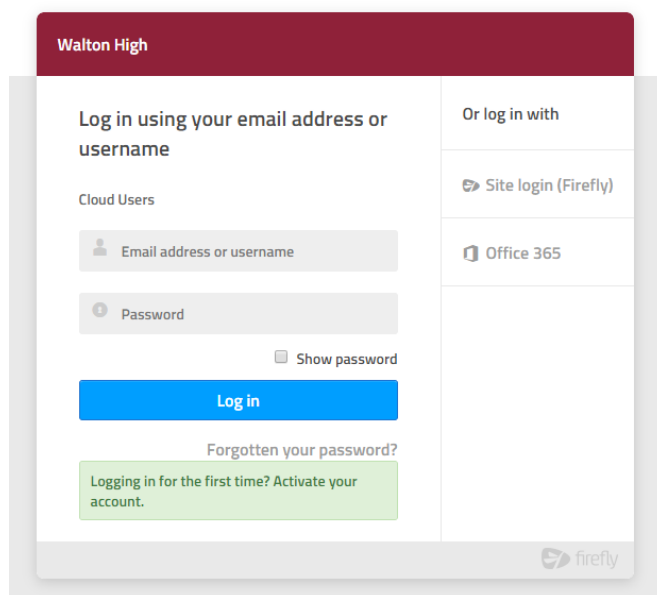

Yours sincerely

Mr D Mapesa
Assistant Principal

Mr R Lemmon
Director of Maths

How to login and use your Firefly account

1. Access Firefly through the icon on our school website
<https://www.waltonhigh.org.uk/students/portal/>
 or directly via
<https://waltonhigh.fireflycloud.net/dashboard>

2. Select **New to Firefly? Activate your account.**

3. Enter the email address that the school holds on record for you and then select **Activate account.**
 An email is sent to you.

4. Check your email inbox including spam filters. Use the email to **Activate account** where you will be required to set up a password.